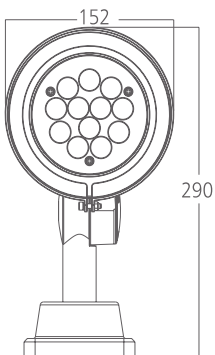

# Flood light SARGA

DMX  
512

RDM

IP67  
OUTDOOR RATED

white grey black

## 356 169

LED Power 50 W ColourTemp RGBL Luminous 1780 lm

## 356 171

LED Power 50 W ColourTemp RGBW Luminous 1603 lm

## LIGHT DISTRIBUTION

22°

22°

22°