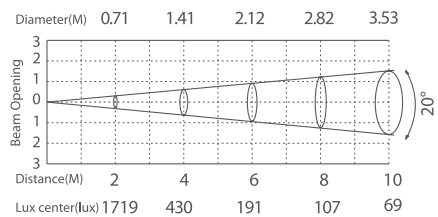

## 356 171

LED Power 50 W ColourTemp RGBW Luminous 1603 lm

## LIGHT DISTRIBUTION

22°

22°

22°