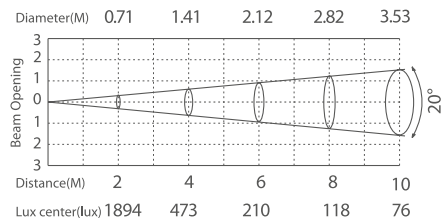

LIGHT DISTRIBUTION

22°