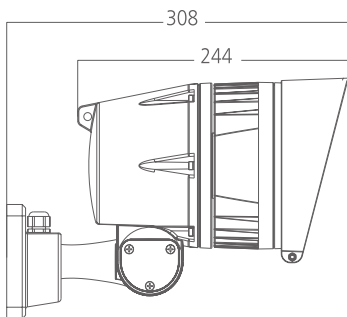

# Flood light SARGA

DMX  
512

RDM

IP67  
OUTDOOR RATED

white grey black